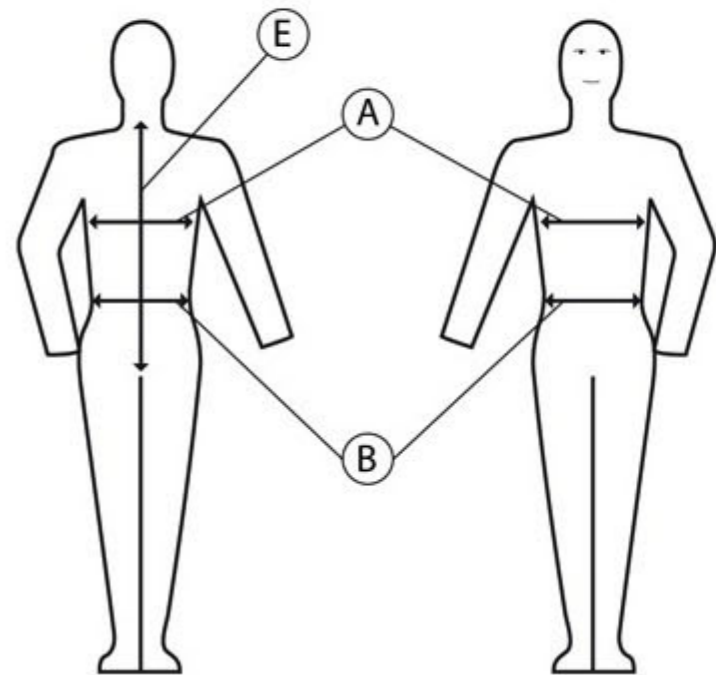

## Size guide "Ballistic Flex Fit"

### Protektor WOMEN

<b>WOMEN</b>	<b>XXS - 34</b>	<b>XS - 36</b>	<b>S - 38</b>	<b>M - 40</b>	<b>L - 42</b>	<b>XL - 44</b>
Height in cm	150 - 155	155 - 160	160 - 165	165 - 170	170 - 175	175 - 180
A Chest circumference in cm	78 - 86	82 - 90	86 - 94	90 - 98	94 - 102	98 - 106
B Waist circumference in cm	62 - 70	66 - 74	70 - 78	74 - 82	78 - 86	82 - 90
E Backlength in cm	53,0	53,0	55,5	58,0	60,5	63,0